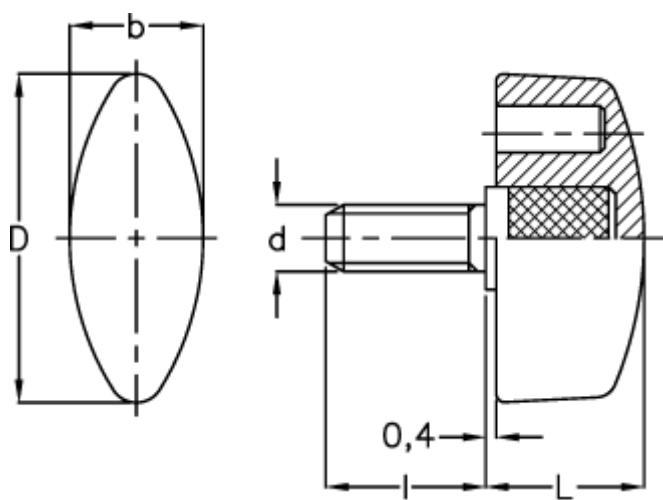

Data Sheet

Article number: 2302008361

Description: E+G Wing knob
CT.476/30 p-M6x10

Measures

b = 13.0

d = 32

d 6g = M6

l = 10

L = 15